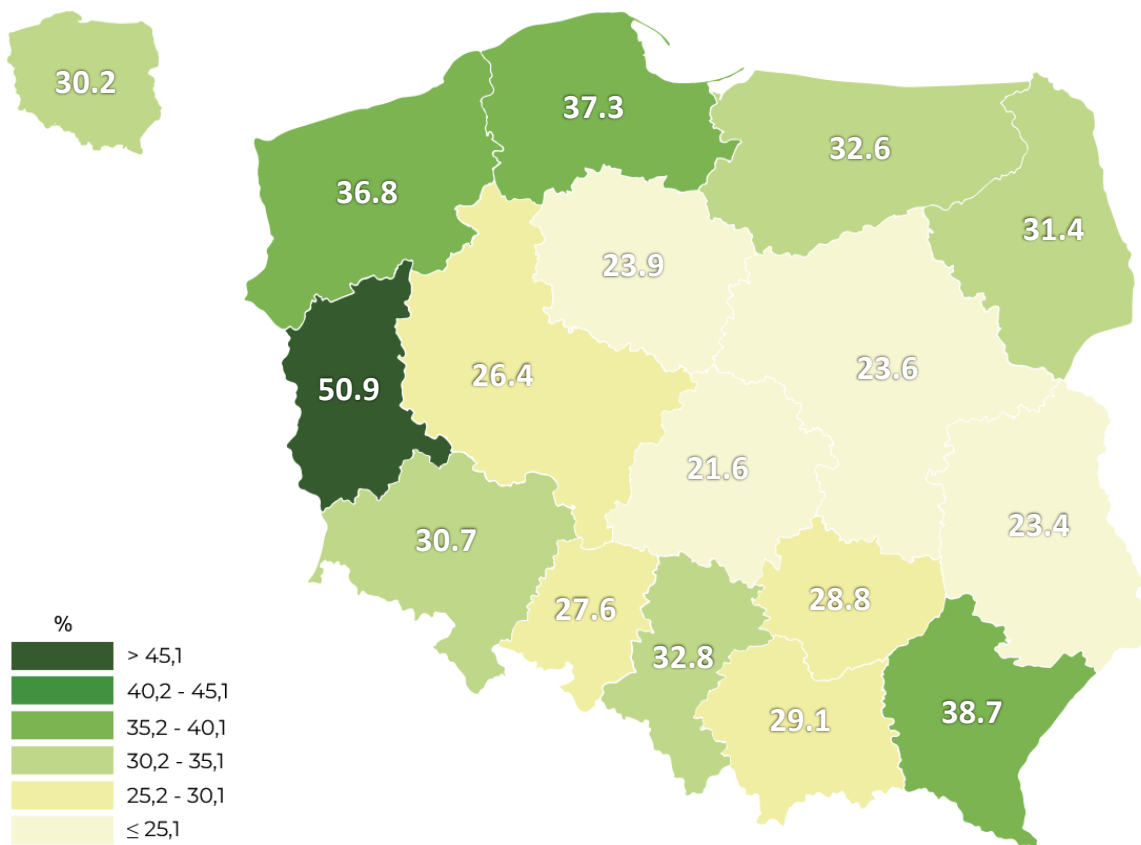

Share of forest area in total land area of voivodships

2021

2010