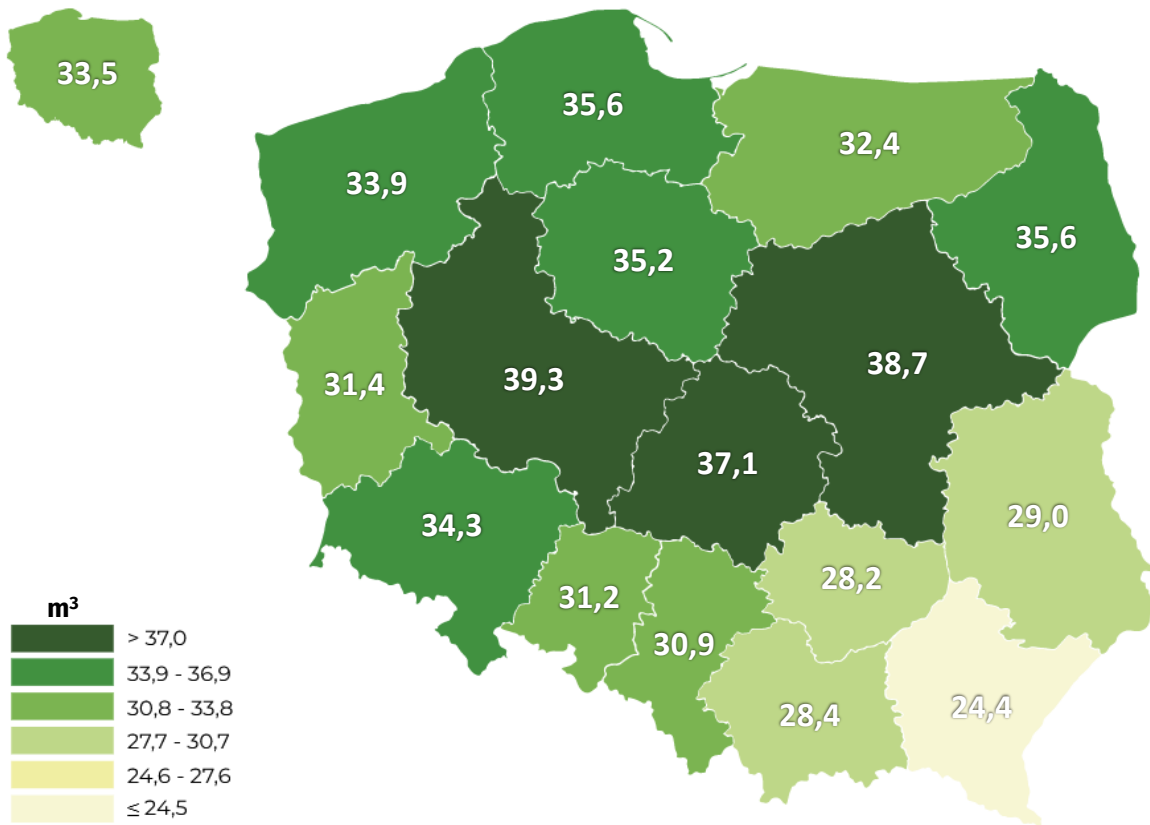

# Water consumption per capita in households

2021

2010