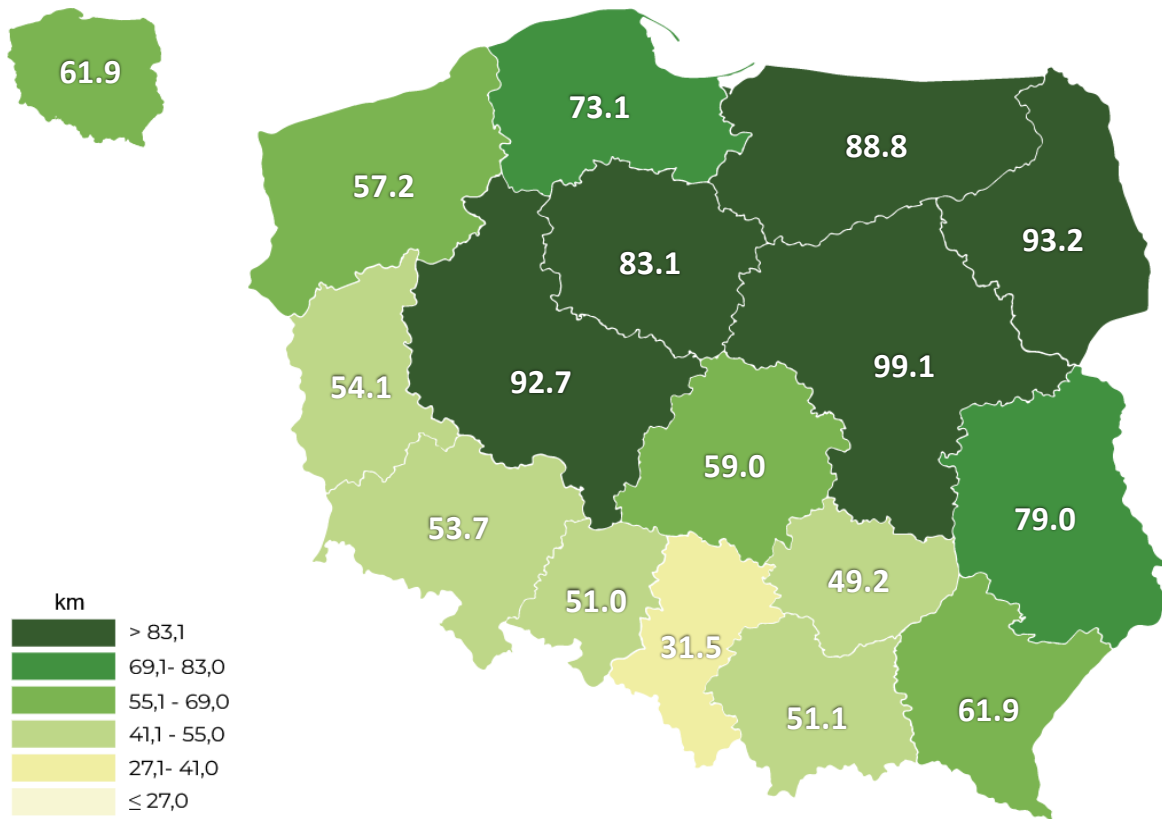

Bicycle tracks in urban gminas per 100 km²

2021

2011